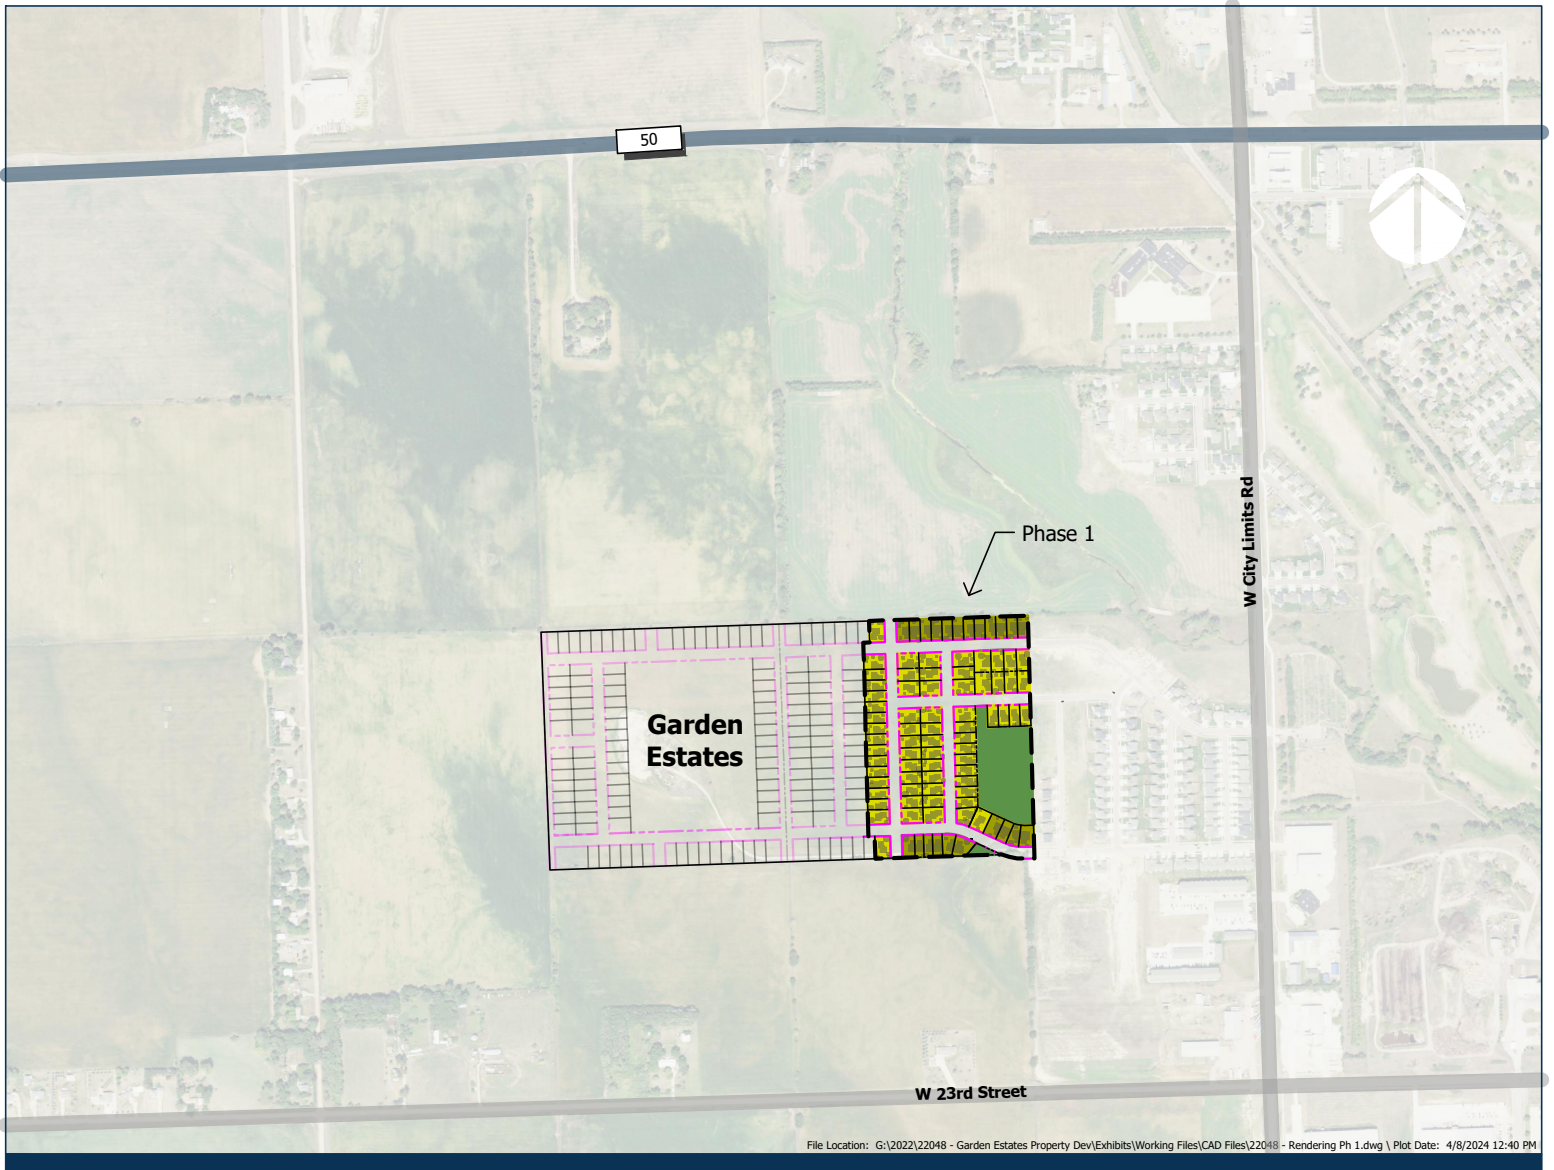

Local Vicinity Map

Garden Estates - Phase 1
Vicinity Map

4/8/2024 SEI#22048

Yankton Thrive