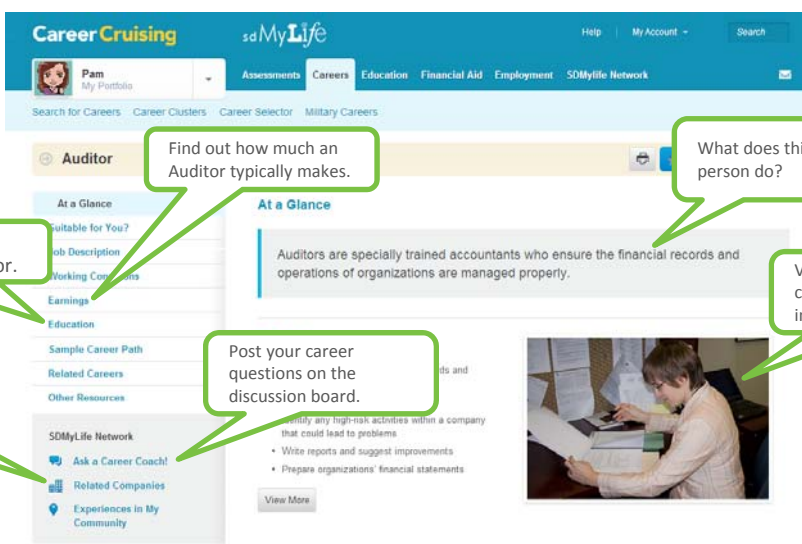

What is SDMylife Network?

SDMylife Network allows you to continue your career exploration by interacting with career coaches and companies. These are real people and companies in South Dakota.

How do I start?

Search for a career or choose a career from your Career Matchmaker results! From there, you can look at related companies or get advice by asking a career coach your questions.

What is a Career Coach?

A career coach is a real person who can answer your career related questions on a discussion board.

What are Work-based Learning Experiences (WLE)?

Work-based Learning Experiences are programs like job shadowing, summer internships and career fairs that you can participate in offered by volunteers and companies in your area.

Viewing a Career

- Find out how much an Auditor typically makes.
- What does this person do?
- What classes do I need to take to be an auditor.
- View local companies that hire auditors.
- Post your career questions on the discussion board.
- View multimedia content of real people in this career.