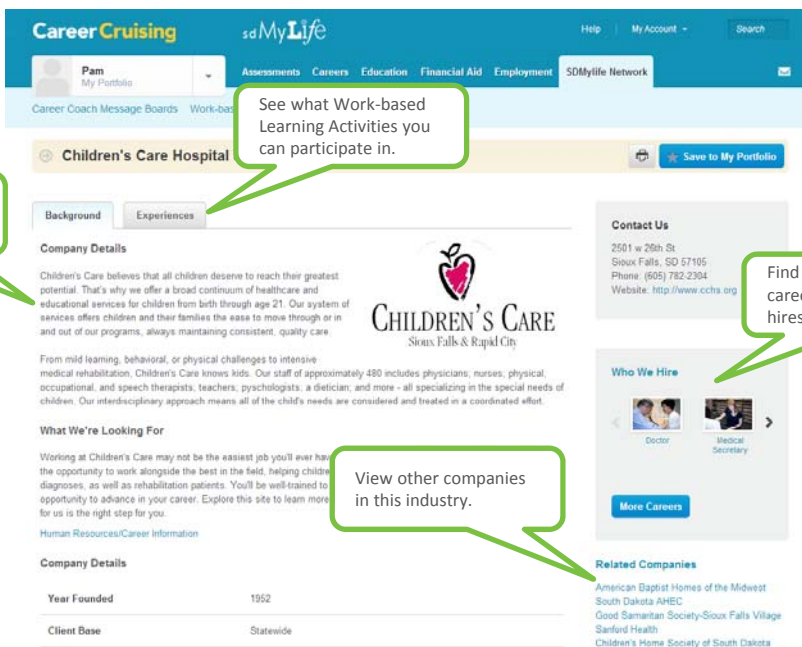

Viewing a Company

- See what Work-based Learning Activities you can participate in.
- Learn more about this company.
- Find out what other careers this company hires people in
- View other companies in this industry.